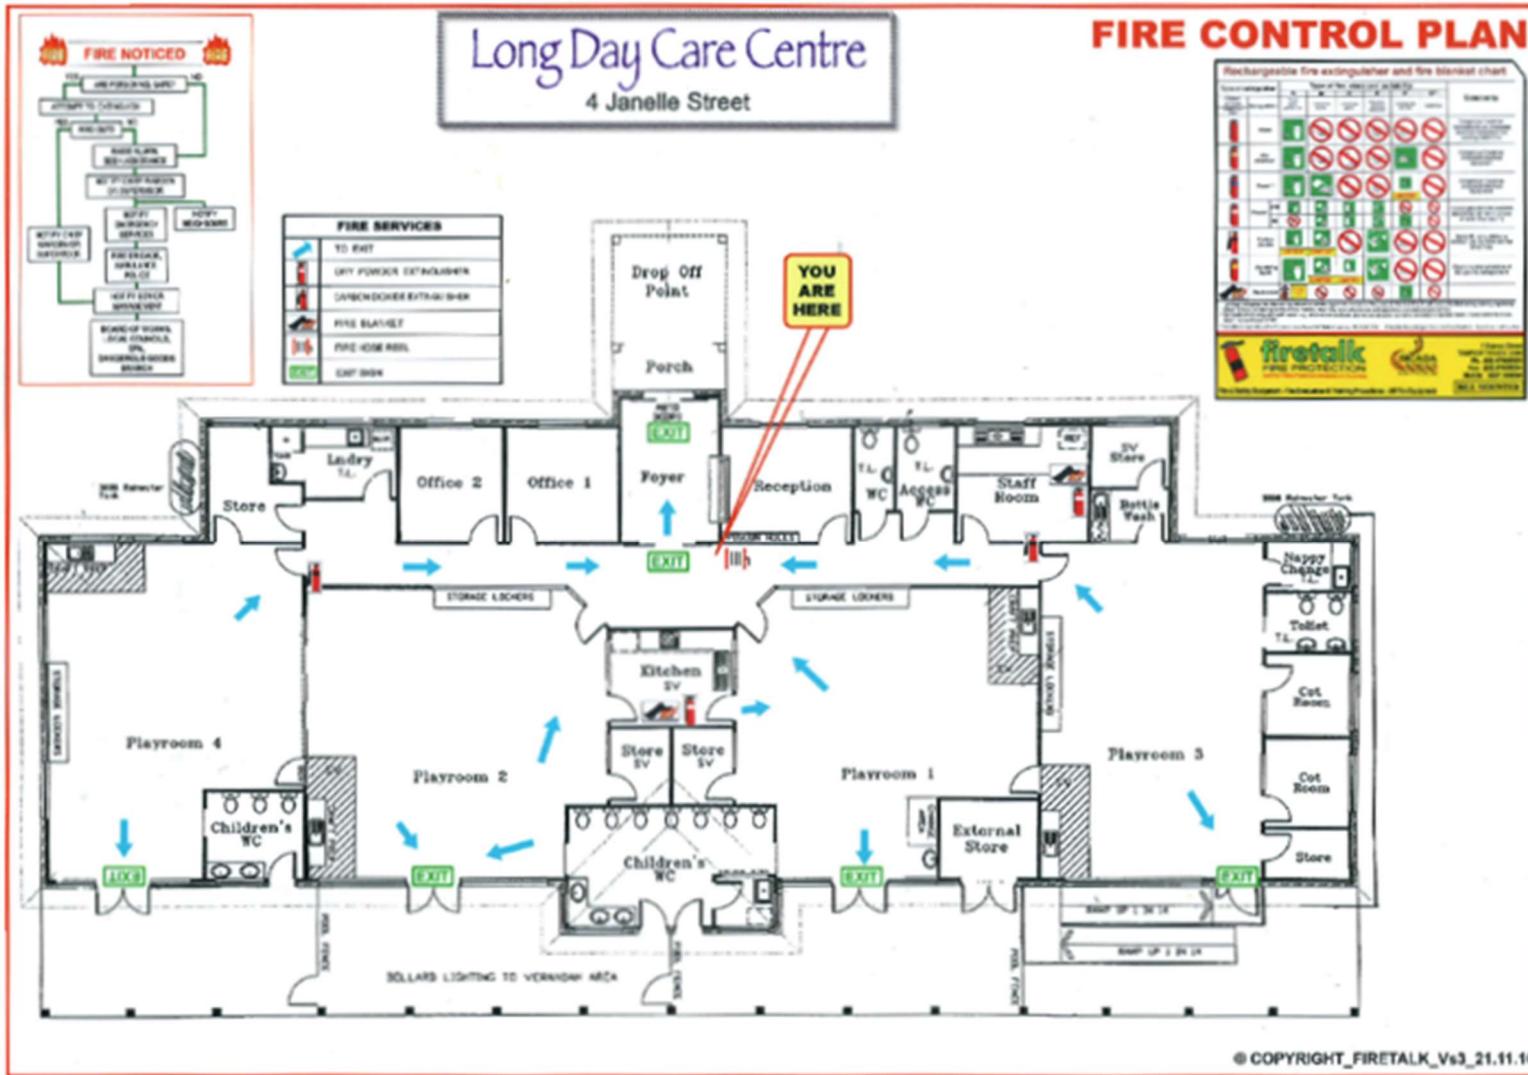

# Fire Control Plan

Emergency  
Assembly  
Point  
is at  
Tamworth Baptist Church  
on the grassed area

**Adopted: November 07, 2012**

**Review No. 9: November 9, 2022**